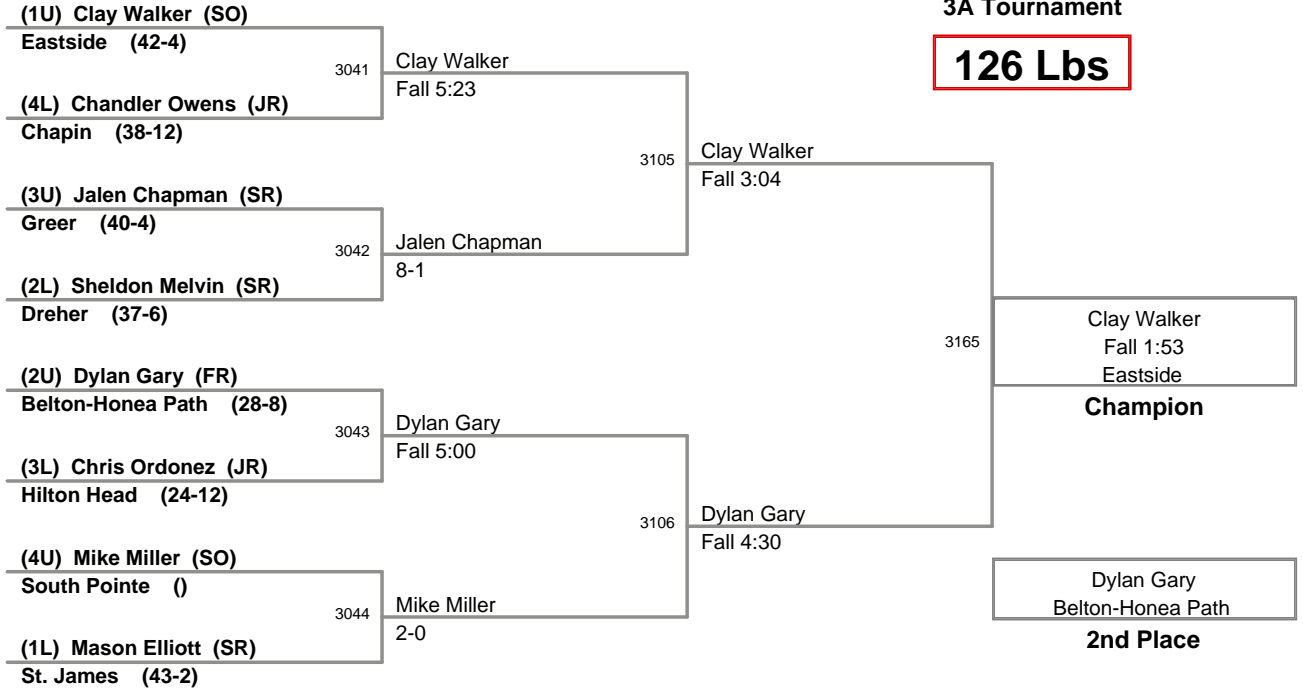

2012 SCHSL State
3A Tournament

126 Lbs