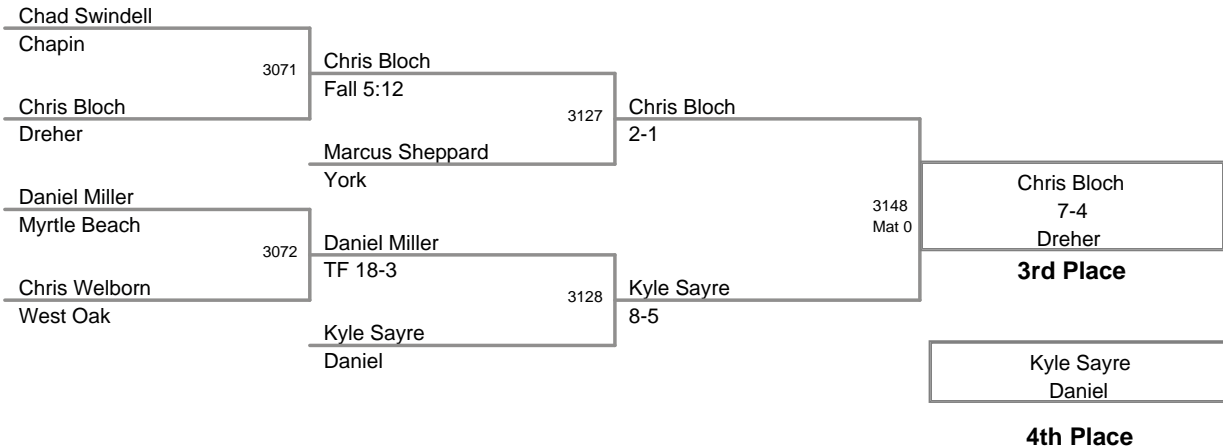

2012 SCHSL State
3A Tournament

145 Lbs