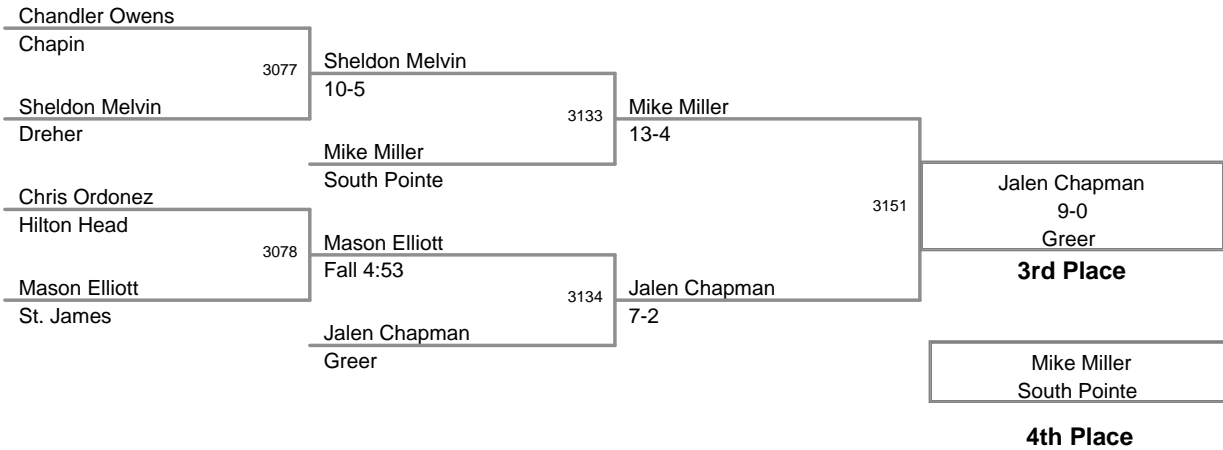

2012 SCHSL State
3A Tournament

126 Lbs