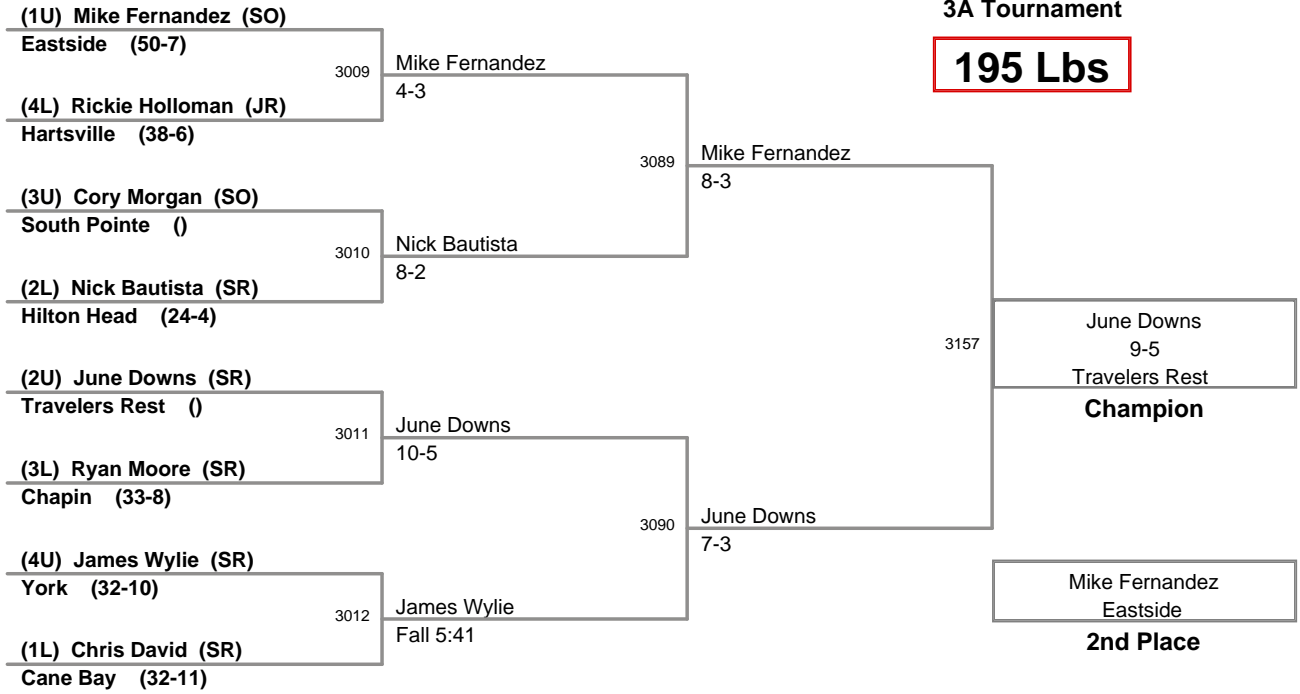

2012 SCHSL State
3A Tournament

195 Lbs