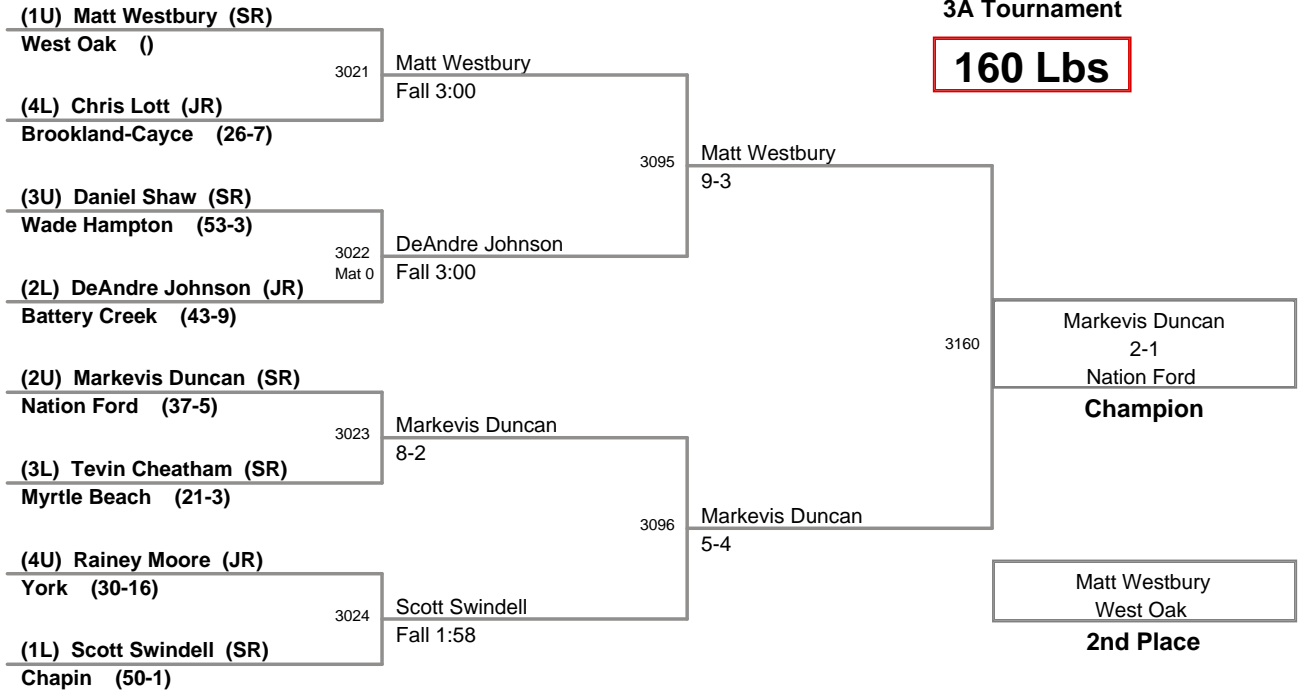

2012 SCHSL State
3A Tournament

160 Lbs