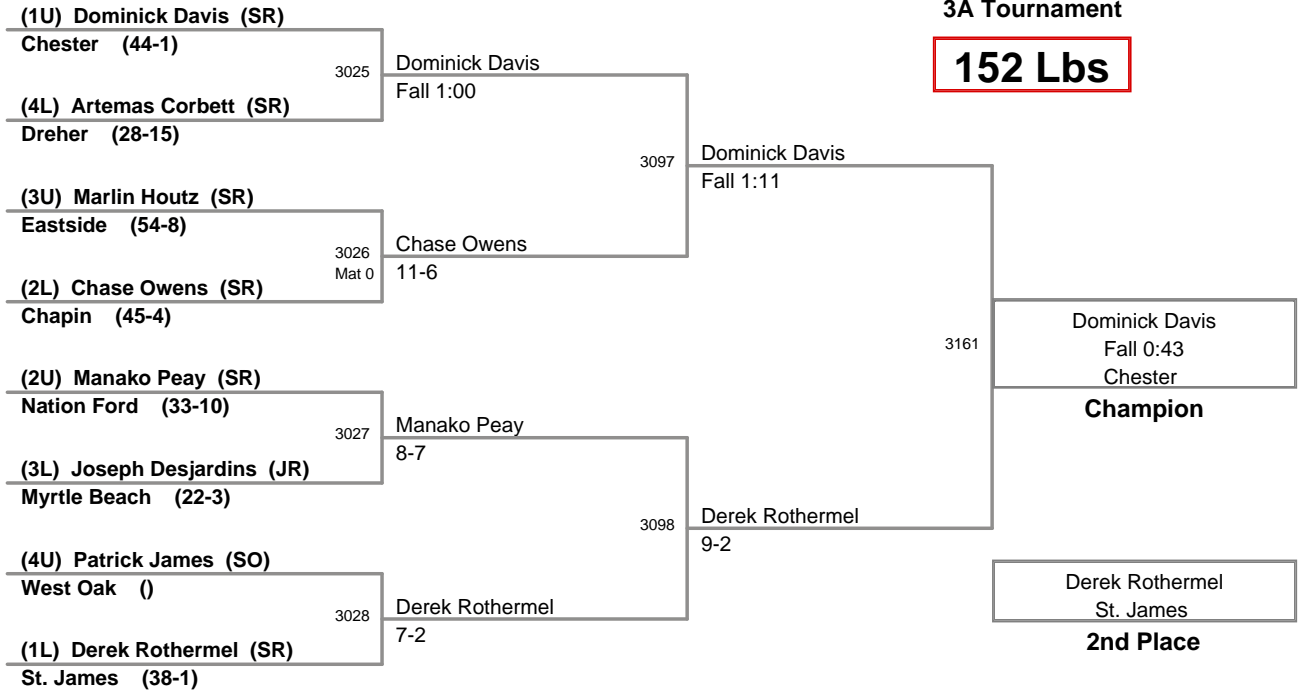

2012 SCHSL State
3A Tournament

152 Lbs