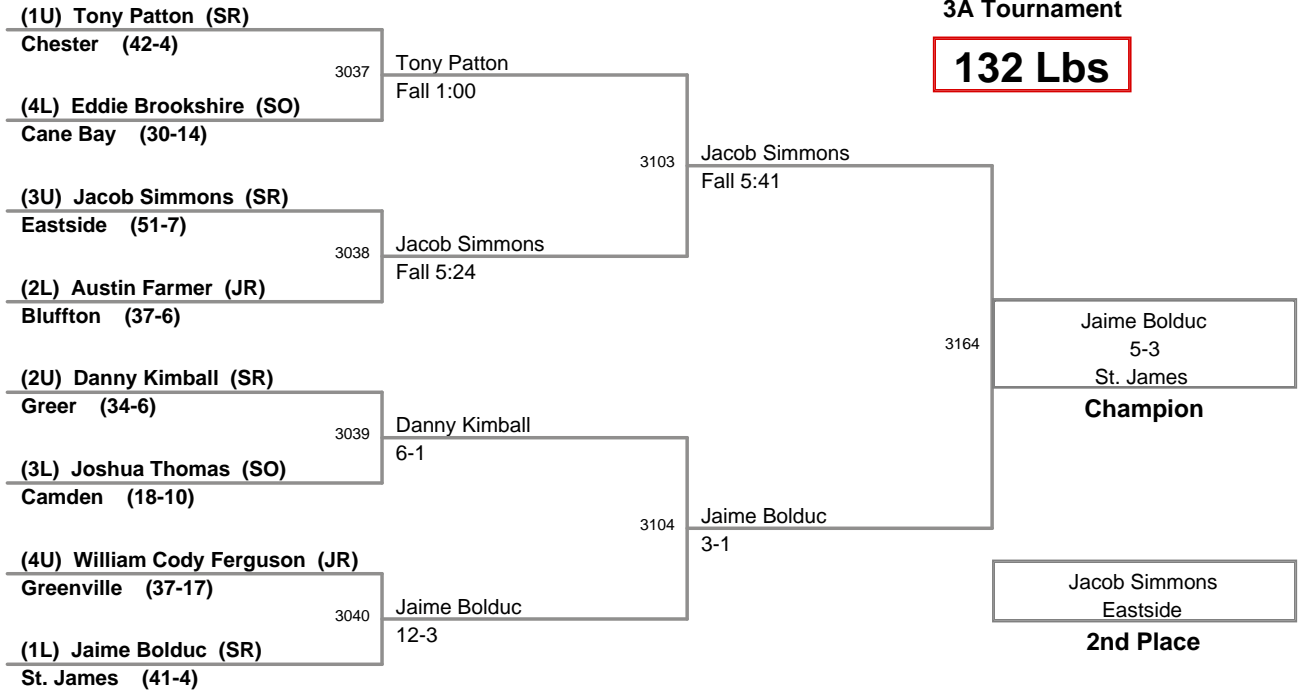

2012 SCHSL State
3A Tournament

132 Lbs