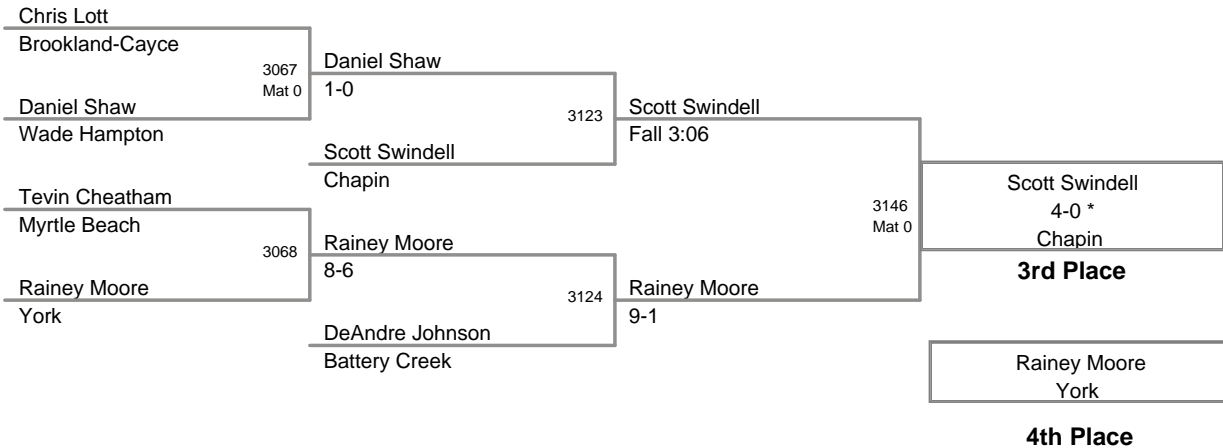

2012 SCHSL State
3A Tournament

160 Lbs