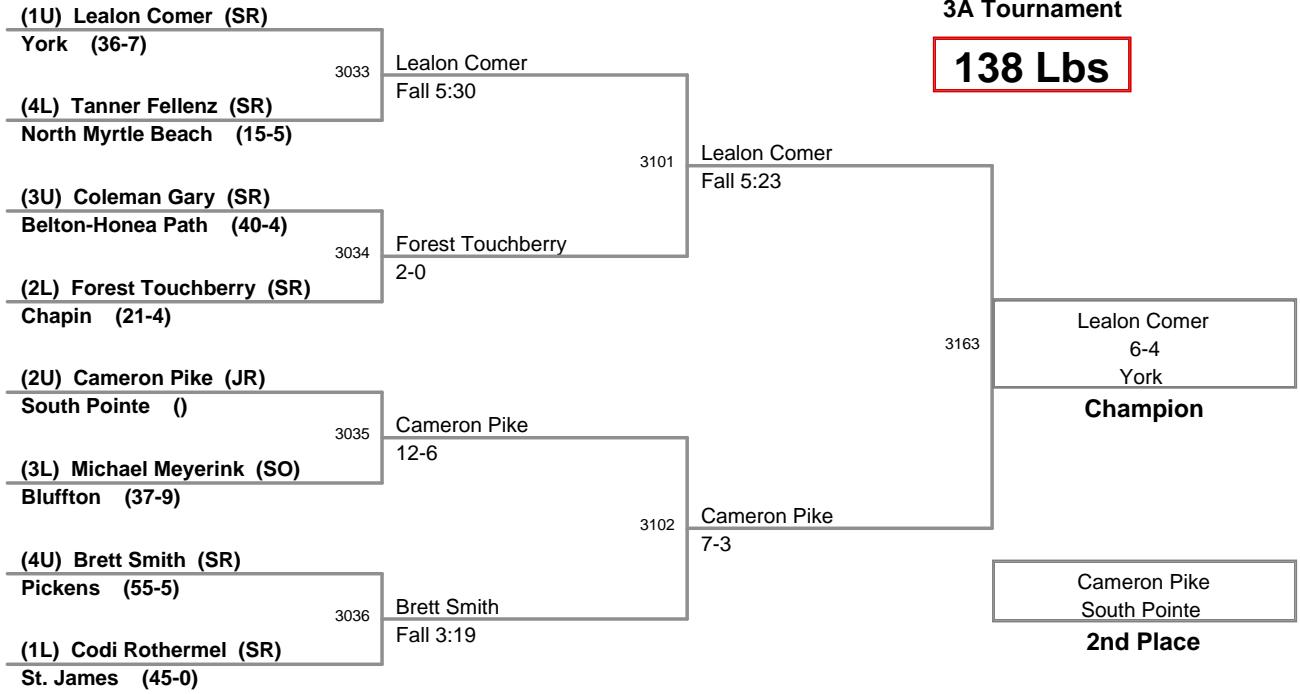

2012 SCHSL State
3A Tournament

138 Lbs