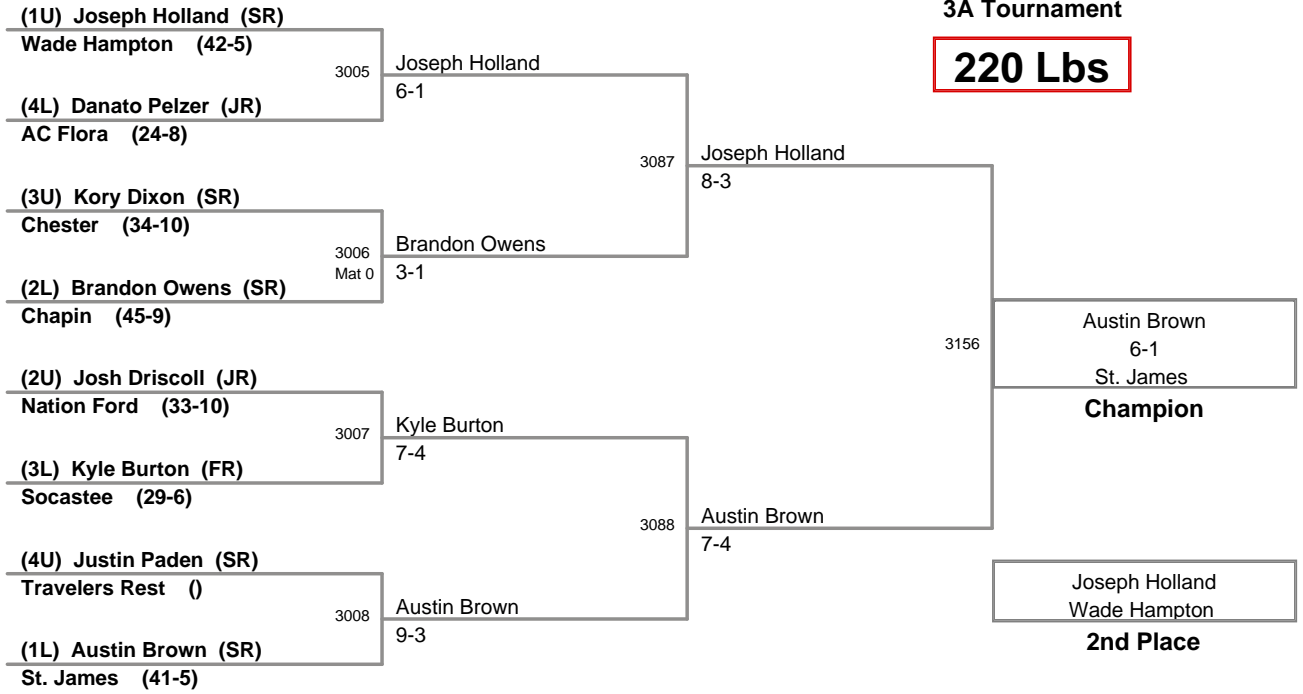

2012 SCHSL State
3A Tournament

220 Lbs