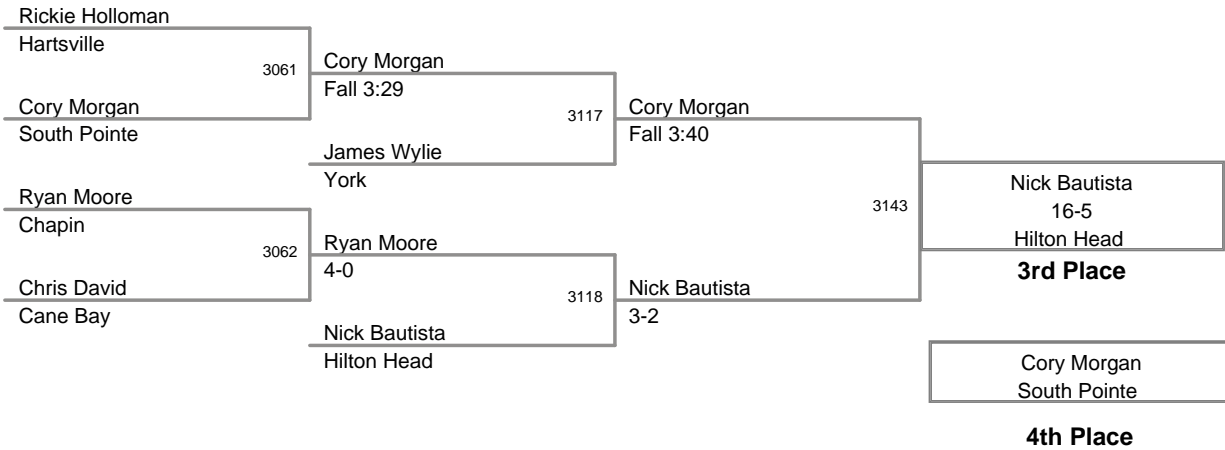

2012 SCHSL State
3A Tournament

195 Lbs