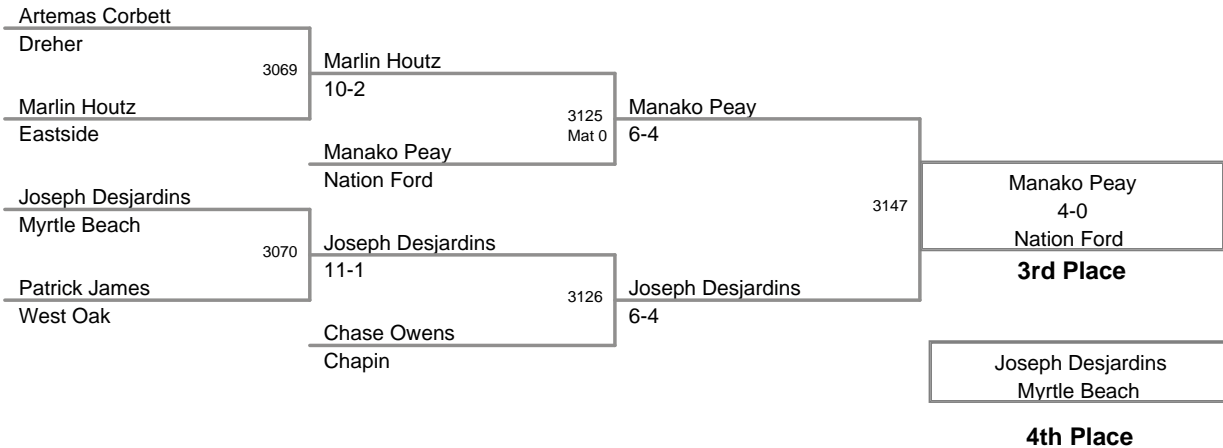

2012 SCHSL State
3A Tournament

152 Lbs