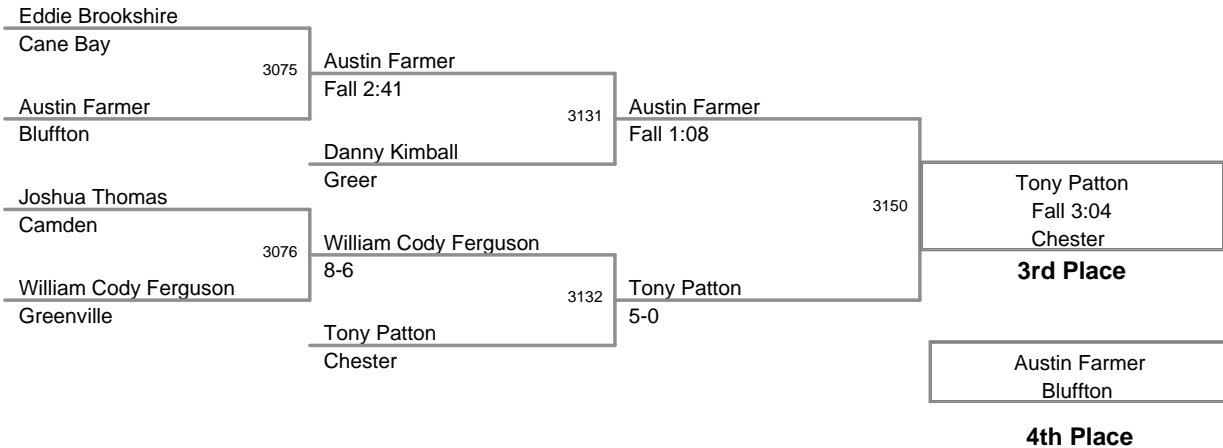

2012 SCHSL State
3A Tournament

132 Lbs