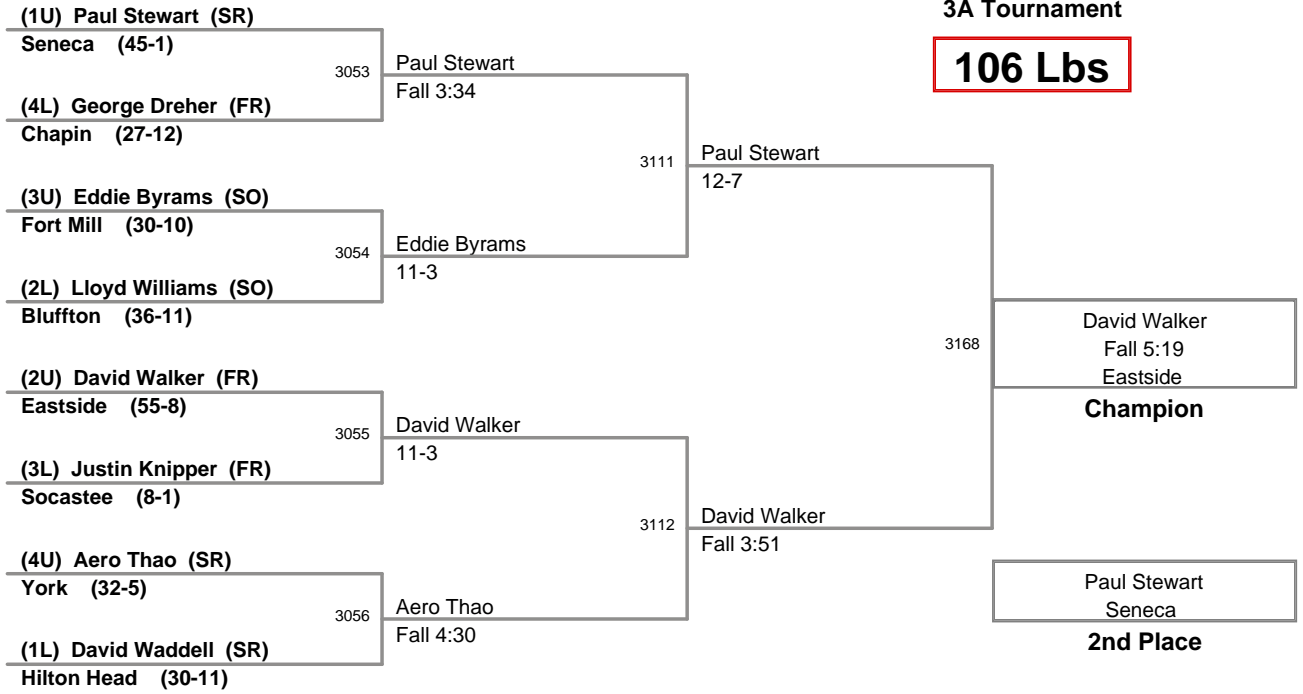

Plc	Points	Team	CH	CONS
1	104	Eastside	-	-
2	90	Fort Mill	-	-
3	89.5	St. James	-	-
4	79	Chapin	-	-
5	62	Chester	-	-
6	56	Belton-Honea Path	-	-
7	48	York	-	-
8	32	South Pointe	-	-
9	29	Nation Ford	-	-
10	26	Socastee	-	-
11	25	Bluffton	-	-
12	24	Battery Creek	-	-
13	19	Hilton Head	-	-
14	18	Travelers Rest	-	-
15	16	Greenville	-	-
15	16	Seneca	-	-
15	16	Walhalla	-	-
15	16	West Oak	-	-
19	15	Wade Hampton	-	-
20	13	Dreher	-	-
20	13	Greer	-	-
22	12.5	Myrtle Beach	-	-
23	10	Blue Ridge	-	-
24	9	Cane Bay	-	-
25	7	Daniel	-	-
26	4	Pickens	-	-
27	2	Berkeley	-	-
27	2	North Myrtle Beach	-	-
29	1	AC Flora	-	-
29	1	Airport	-	-
31	0	Brookland-Cayce	-	-
31	0	Camden	-	-
31	0	Hartsville	-	-

MOW - 152 lb Champion - Dominick Davis, Chester

2012 SCHSL State
3A Tournament

106 Lbs

2012 SCHSL State
3A Tournament

113 Lbs

2012 SCHSL State
3A Tournament

120 Lbs

2012 SCHSL State
3A Tournament