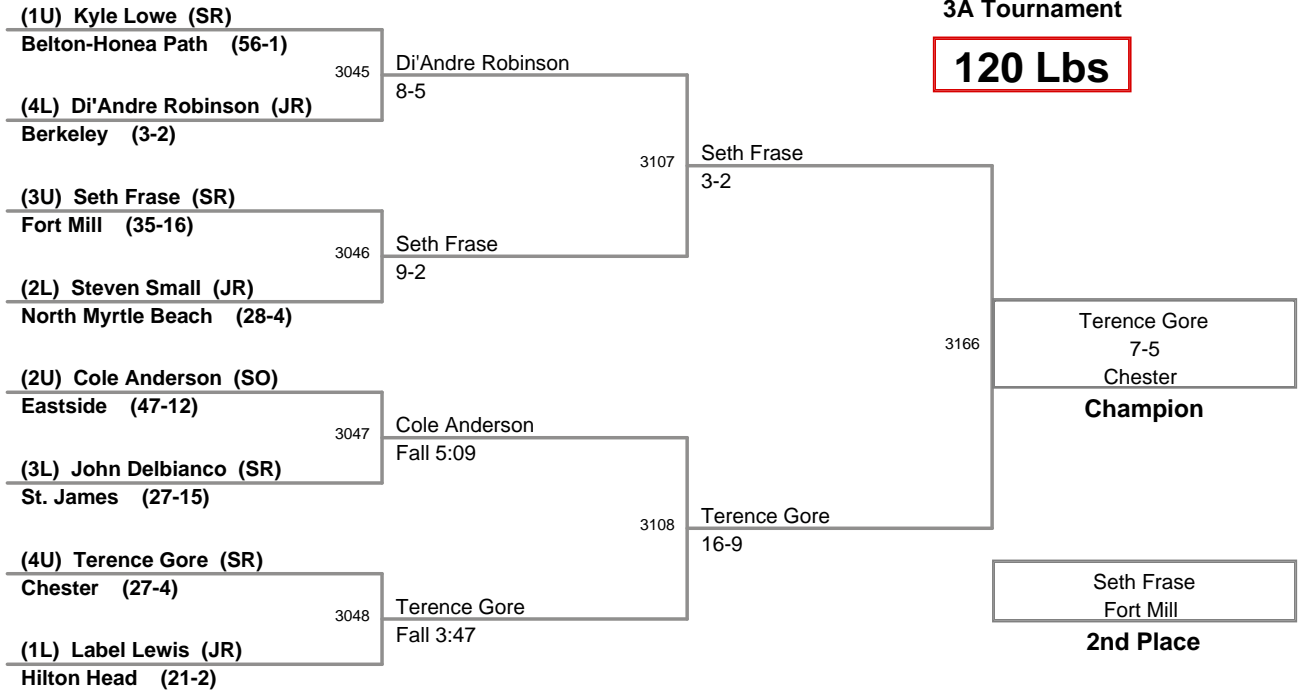

Plc	Points	Team	CH	CONS
1	104	Eastside	-	-
2	90	Fort Mill	-	-
3	89.5	St. James	-	-
4	79	Chapin	-	-
5	62	Chester	-	-
6	56	Belton-Honea Path	-	-
7	48	York	-	-
8	32	South Pointe	-	-
9	29	Nation Ford	-	-
10	26	Socastee	-	-
11	25	Bluffton	-	-
12	24	Battery Creek	-	-
13	19	Hilton Head	-	-
14	18	Travelers Rest	-	-
15	16	Greenville	-	-
15	16	Seneca	-	-
15	16	Walhalla	-	-
15	16	West Oak	-	-
19	15	Wade Hampton	-	-
20	13	Dreher	-	-
20	13	Greer	-	-
22	12.5	Myrtle Beach	-	-
23	10	Blue Ridge	-	-
24	9	Cane Bay	-	-
25	7	Daniel	-	-
26	4	Pickens	-	-
27	2	Berkeley	-	-
27	2	North Myrtle Beach	-	-
29	1	AC Flora	-	-
29	1	Airport	-	-
31	0	Brookland-Cayce	-	-
31	0	Camden	-	-
31	0	Hartsville	-	-

MOW - 152 lb Champion - Dominick Davis, Chester

2012 SCHSL State
3A Tournament

106 Lbs

2012 SCHSL State
3A Tournament

113 Lbs

2012 SCHSL State
3A Tournament

120 Lbs

2012 SCHSL State
3A Tournament