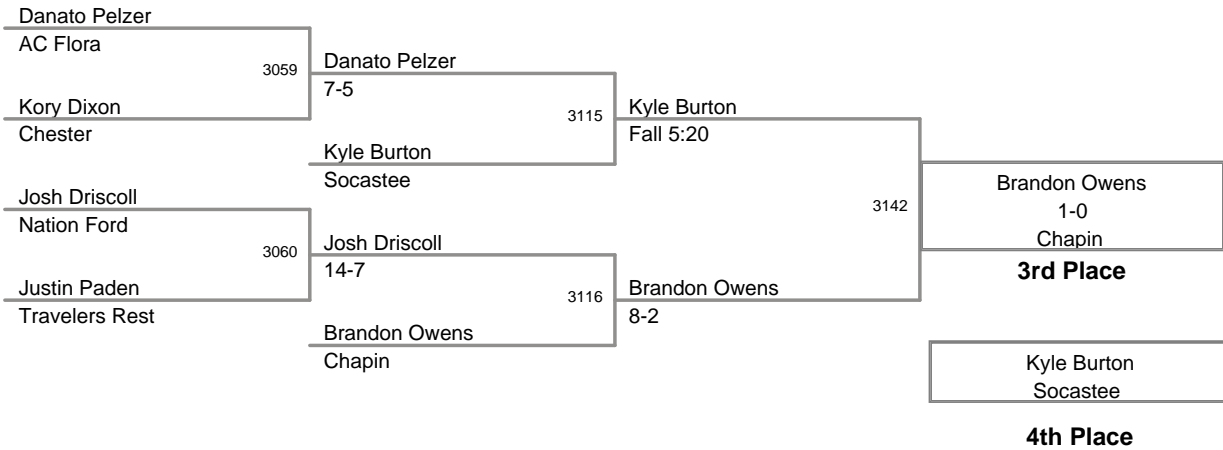

2012 SCHSL State
3A Tournament

220 Lbs