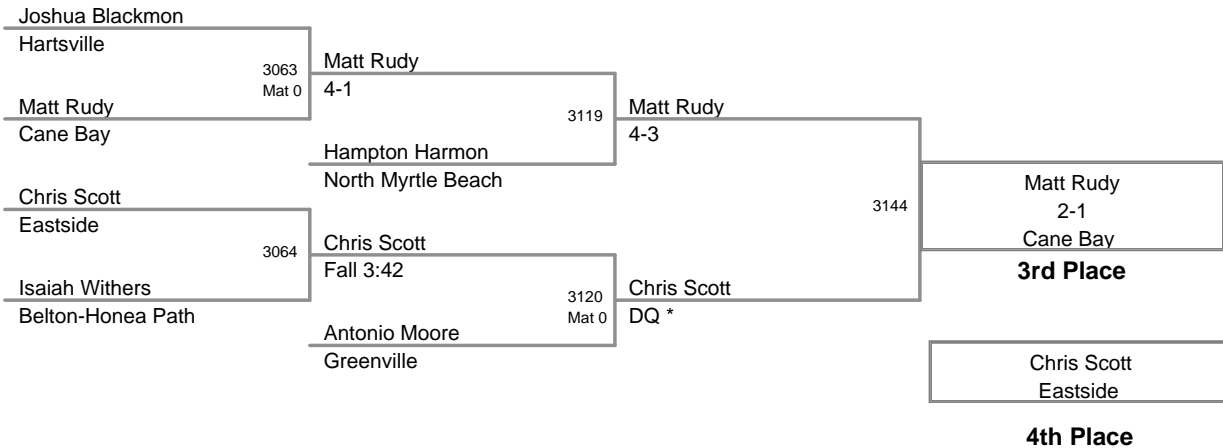

152 Lbs

2012 SCHSL State
3A Tournament

160 Lbs

2012 SCHSL State
3A Tournament

170 Lbs

2012 SCHSL State
3A Tournament

182 Lbs

2012 SCHSL State
3A Tournament