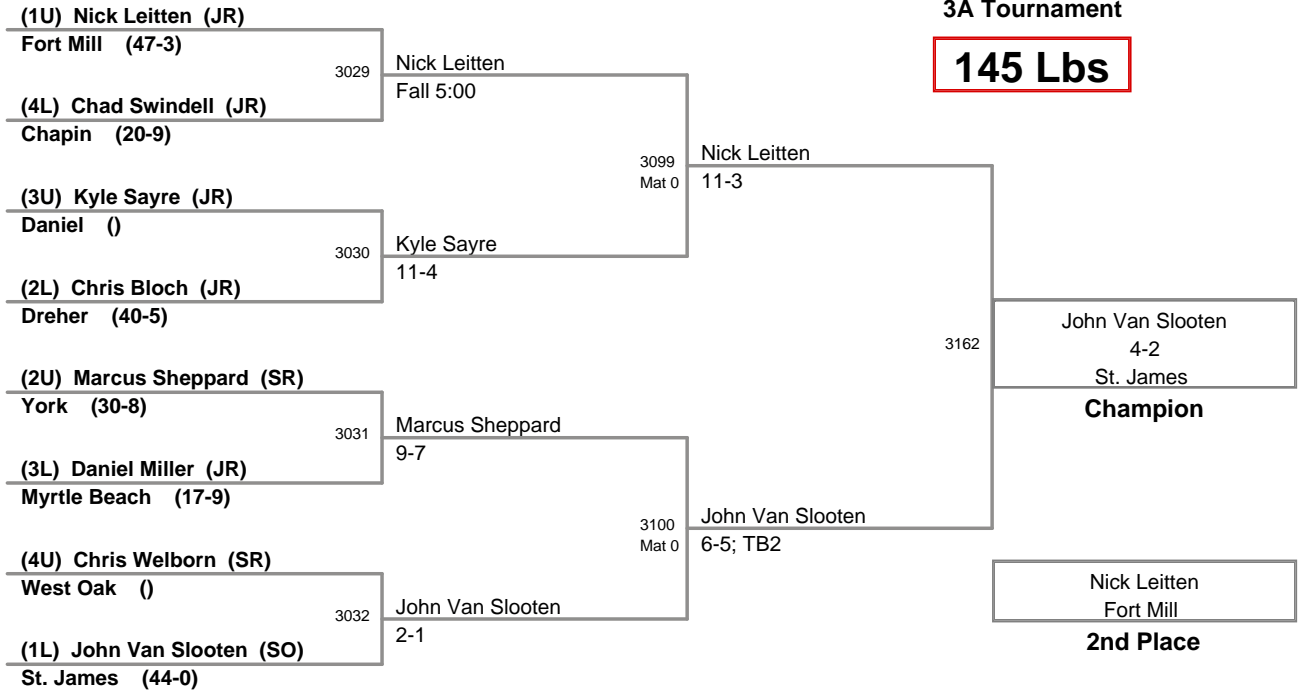

126 Lbs

2012 SCHSL State
3A Tournament

132 Lbs

2012 SCHSL State
3A Tournament

138 Lbs

2012 SCHSL State
3A Tournament

145 Lbs

2012 SCHSL State
3A Tournament