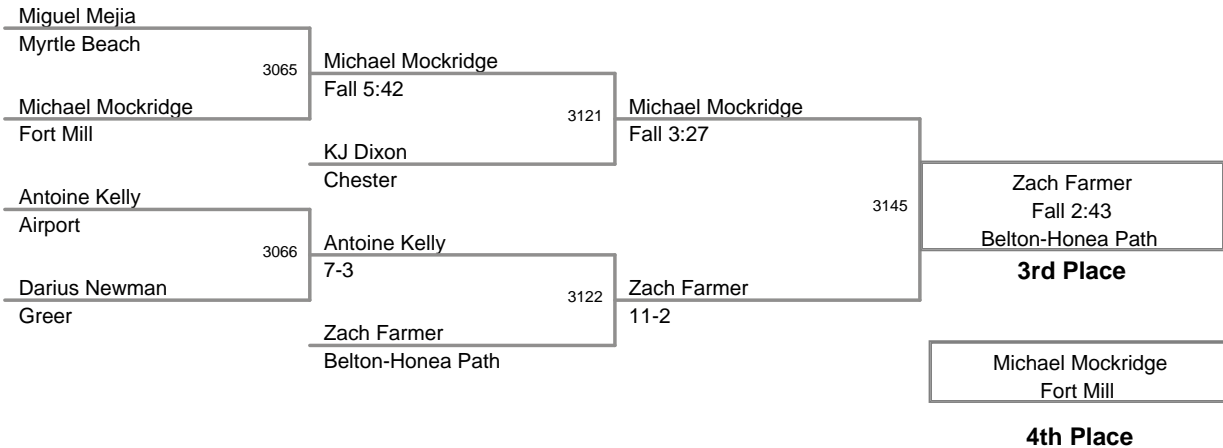

152 Lbs

2012 SCHSL State
3A Tournament

160 Lbs

2012 SCHSL State
3A Tournament

170 Lbs

2012 SCHSL State
3A Tournament

182 Lbs

2012 SCHSL State
3A Tournament