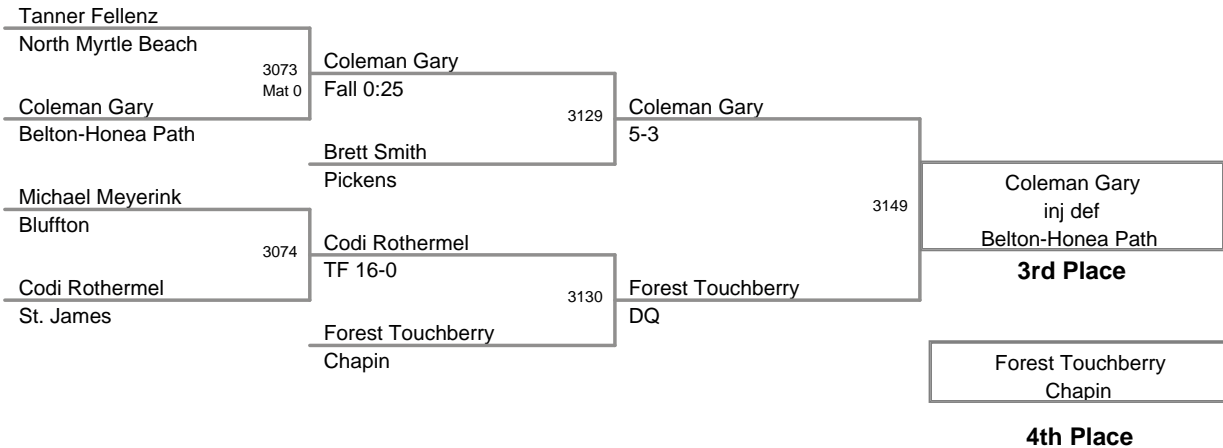

2012 SCHSL State
3A Tournament

138 Lbs