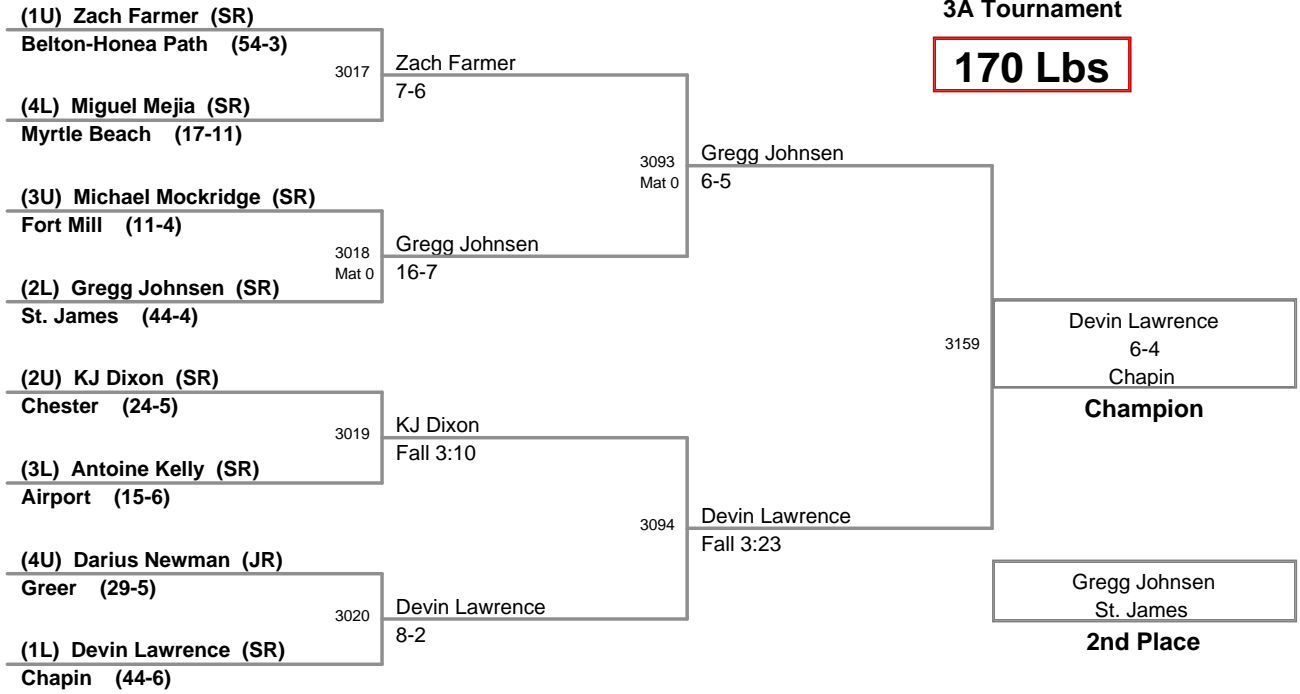

152 Lbs

2012 SCHSL State
3A Tournament

160 Lbs

2012 SCHSL State
3A Tournament

170 Lbs

2012 SCHSL State
3A Tournament

182 Lbs

2012 SCHSL State
3A Tournament