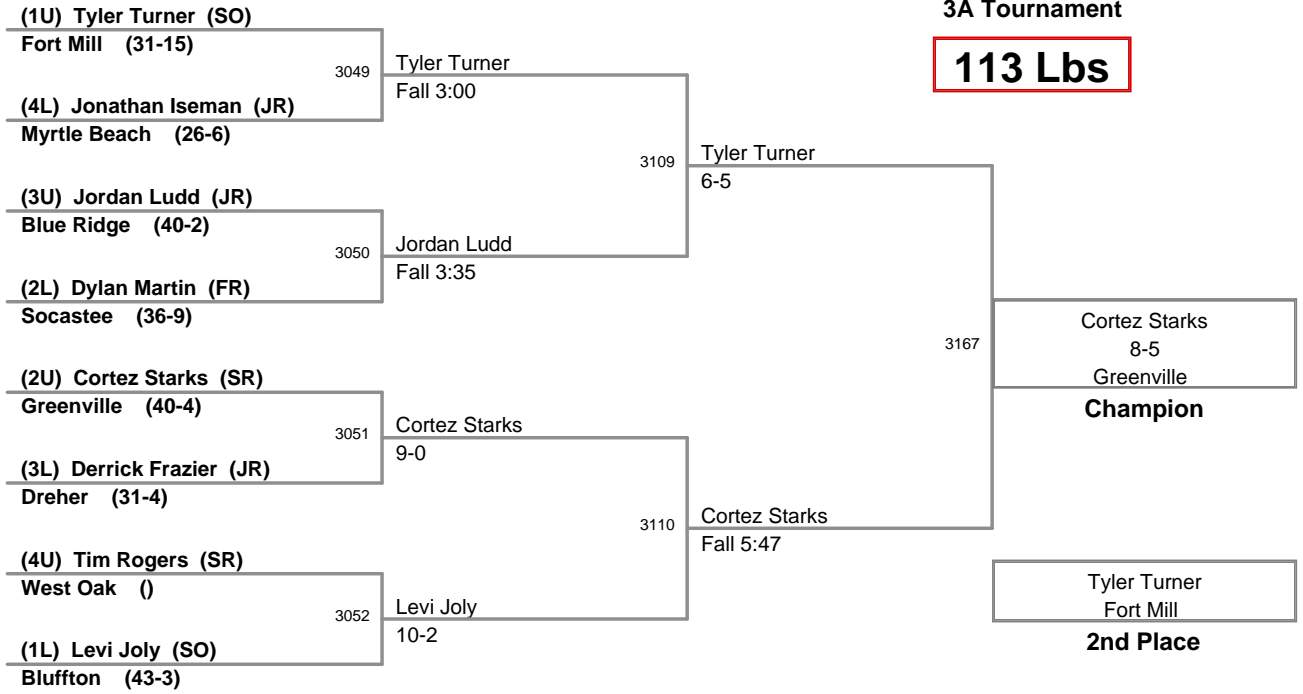

Plc	Points	Team	CH	CONS
1	104	Eastside	-	-
2	90	Fort Mill	-	-
3	89.5	St. James	-	-
4	79	Chapin	-	-
5	62	Chester	-	-
6	56	Belton-Honea Path	-	-
7	48	York	-	-
8	32	South Pointe	-	-
9	29	Nation Ford	-	-
10	26	Socastee	-	-
11	25	Bluffton	-	-
12	24	Battery Creek	-	-
13	19	Hilton Head	-	-
14	18	Travelers Rest	-	-
15	16	Greenville	-	-
15	16	Seneca	-	-
15	16	Walhalla	-	-
15	16	West Oak	-	-
19	15	Wade Hampton	-	-
20	13	Dreher	-	-
20	13	Greer	-	-
22	12.5	Myrtle Beach	-	-
23	10	Blue Ridge	-	-
24	9	Cane Bay	-	-
25	7	Daniel	-	-
26	4	Pickens	-	-
27	2	Berkeley	-	-
27	2	North Myrtle Beach	-	-
29	1	AC Flora	-	-
29	1	Airport	-	-
31	0	Brookland-Cayce	-	-
31	0	Camden	-	-
31	0	Hartsville	-	-

MOW - 152 lb Champion - Dominick Davis, Chester

2012 SCHSL State
3A Tournament

106 Lbs

2012 SCHSL State
3A Tournament

113 Lbs

2012 SCHSL State
3A Tournament

120 Lbs

2012 SCHSL State
3A Tournament