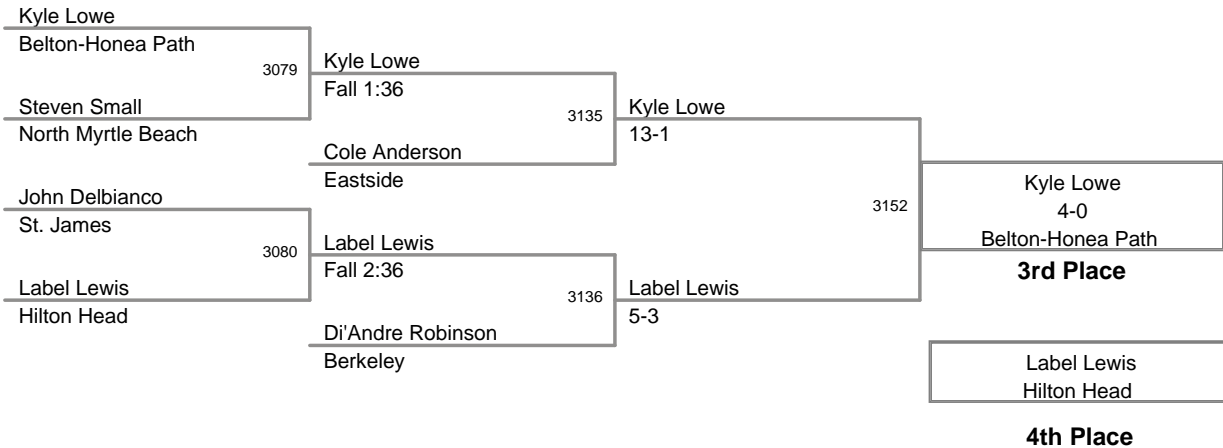

Plc	Points	Team	CH	CONS
1	104	Eastside	-	-
2	90	Fort Mill	-	-
3	89.5	St. James	-	-
4	79	Chapin	-	-
5	62	Chester	-	-
6	56	Belton-Honea Path	-	-
7	48	York	-	-
8	32	South Pointe	-	-
9	29	Nation Ford	-	-
10	26	Socastee	-	-
11	25	Bluffton	-	-
12	24	Battery Creek	-	-
13	19	Hilton Head	-	-
14	18	Travelers Rest	-	-
15	16	Greenville	-	-
15	16	Seneca	-	-
15	16	Walhalla	-	-
15	16	West Oak	-	-
19	15	Wade Hampton	-	-
20	13	Dreher	-	-
20	13	Greer	-	-
22	12.5	Myrtle Beach	-	-
23	10	Blue Ridge	-	-
24	9	Cane Bay	-	-
25	7	Daniel	-	-
26	4	Pickens	-	-
27	2	Berkeley	-	-
27	2	North Myrtle Beach	-	-
29	1	AC Flora	-	-
29	1	Airport	-	-
31	0	Brookland-Cayce	-	-
31	0	Camden	-	-
31	0	Hartsville	-	-

MOW - 152 lb Champion - Dominick Davis, Chester

2012 SCHSL State
3A Tournament

106 Lbs

2012 SCHSL State
3A Tournament

113 Lbs

2012 SCHSL State
3A Tournament

120 Lbs

2012 SCHSL State
3A Tournament