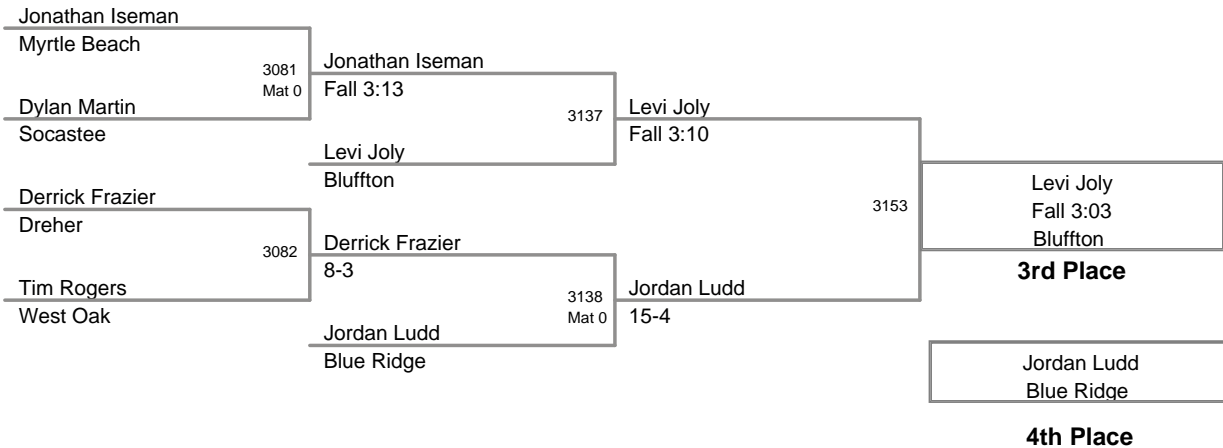

Plc	Points	Team	CH	CONS
1	104	Eastside	-	-
2	90	Fort Mill	-	-
3	89.5	St. James	-	-
4	79	Chapin	-	-
5	62	Chester	-	-
6	56	Belton-Honea Path	-	-
7	48	York	-	-
8	32	South Pointe	-	-
9	29	Nation Ford	-	-
10	26	Socastee	-	-
11	25	Bluffton	-	-
12	24	Battery Creek	-	-
13	19	Hilton Head	-	-
14	18	Travelers Rest	-	-
15	16	Greenville	-	-
15	16	Seneca	-	-
15	16	Walhalla	-	-
15	16	West Oak	-	-
19	15	Wade Hampton	-	-
20	13	Dreher	-	-
20	13	Greer	-	-
22	12.5	Myrtle Beach	-	-
23	10	Blue Ridge	-	-
24	9	Cane Bay	-	-
25	7	Daniel	-	-
26	4	Pickens	-	-
27	2	Berkeley	-	-
27	2	North Myrtle Beach	-	-
29	1	AC Flora	-	-
29	1	Airport	-	-
31	0	Brookland-Cayce	-	-
31	0	Camden	-	-
31	0	Hartsville	-	-

MOW - 152 lb Champion - Dominick Davis, Chester

2012 SCHSL State
3A Tournament

106 Lbs

2012 SCHSL State
3A Tournament

113 Lbs

2012 SCHSL State
3A Tournament

120 Lbs

2012 SCHSL State
3A Tournament