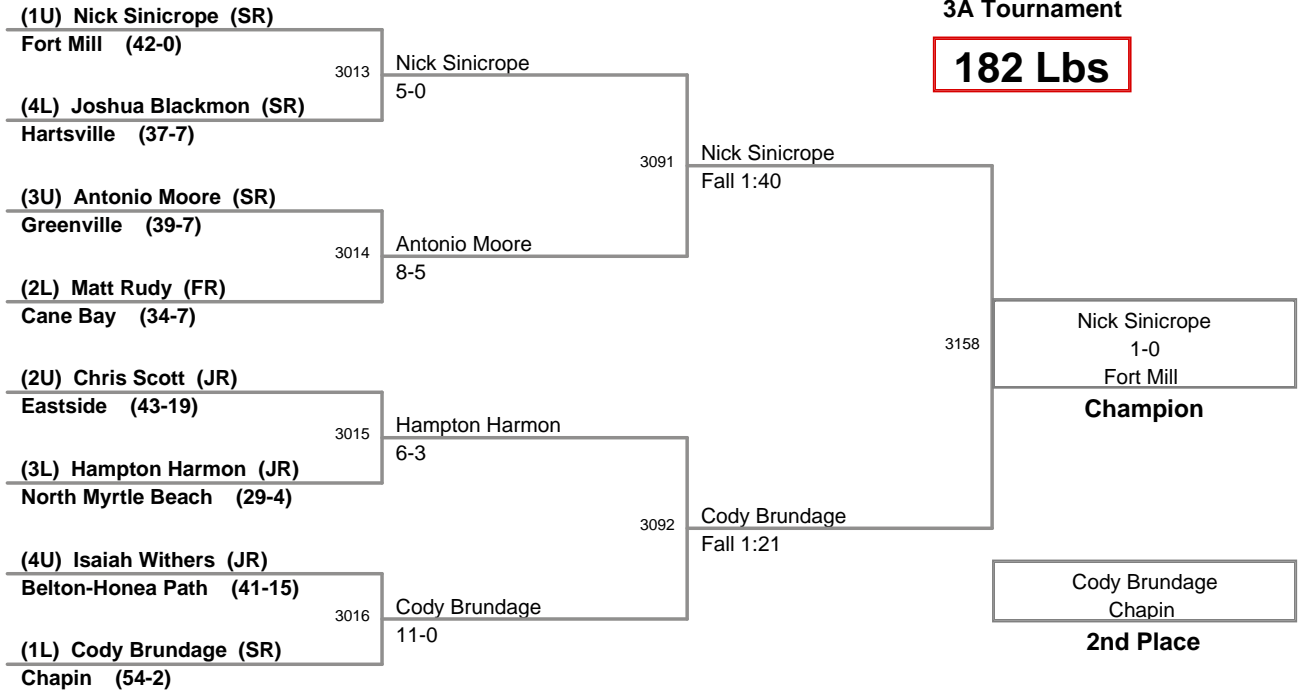

152 Lbs

2012 SCHSL State
3A Tournament

160 Lbs

2012 SCHSL State
3A Tournament

170 Lbs

2012 SCHSL State
3A Tournament

182 Lbs

2012 SCHSL State
3A Tournament