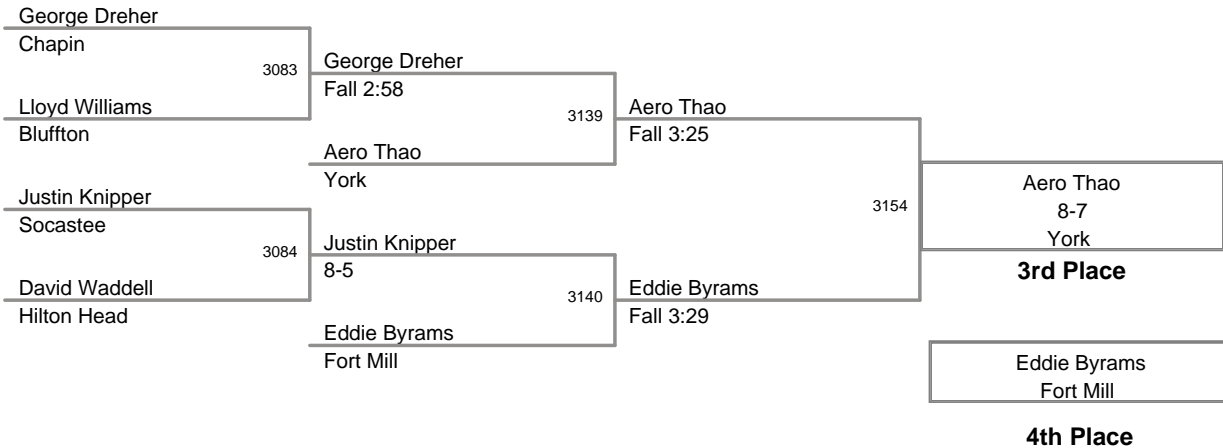

Plc	Points	Team	CH	CONS
1	104	Eastside	-	-
2	90	Fort Mill	-	-
3	89.5	St. James	-	-
4	79	Chapin	-	-
5	62	Chester	-	-
6	56	Belton-Honea Path	-	-
7	48	York	-	-
8	32	South Pointe	-	-
9	29	Nation Ford	-	-
10	26	Socastee	-	-
11	25	Bluffton	-	-
12	24	Battery Creek	-	-
13	19	Hilton Head	-	-
14	18	Travelers Rest	-	-
15	16	Greenville	-	-
15	16	Seneca	-	-
15	16	Walhalla	-	-
15	16	West Oak	-	-
19	15	Wade Hampton	-	-
20	13	Dreher	-	-
20	13	Greer	-	-
22	12.5	Myrtle Beach	-	-
23	10	Blue Ridge	-	-
24	9	Cane Bay	-	-
25	7	Daniel	-	-
26	4	Pickens	-	-
27	2	Berkeley	-	-
27	2	North Myrtle Beach	-	-
29	1	AC Flora	-	-
29	1	Airport	-	-
31	0	Brookland-Cayce	-	-
31	0	Camden	-	-
31	0	Hartsville	-	-

MOW - 152 lb Champion - Dominick Davis, Chester

2012 SCHSL State
3A Tournament

106 Lbs

2012 SCHSL State
3A Tournament

113 Lbs

2012 SCHSL State
3A Tournament

120 Lbs

2012 SCHSL State
3A Tournament